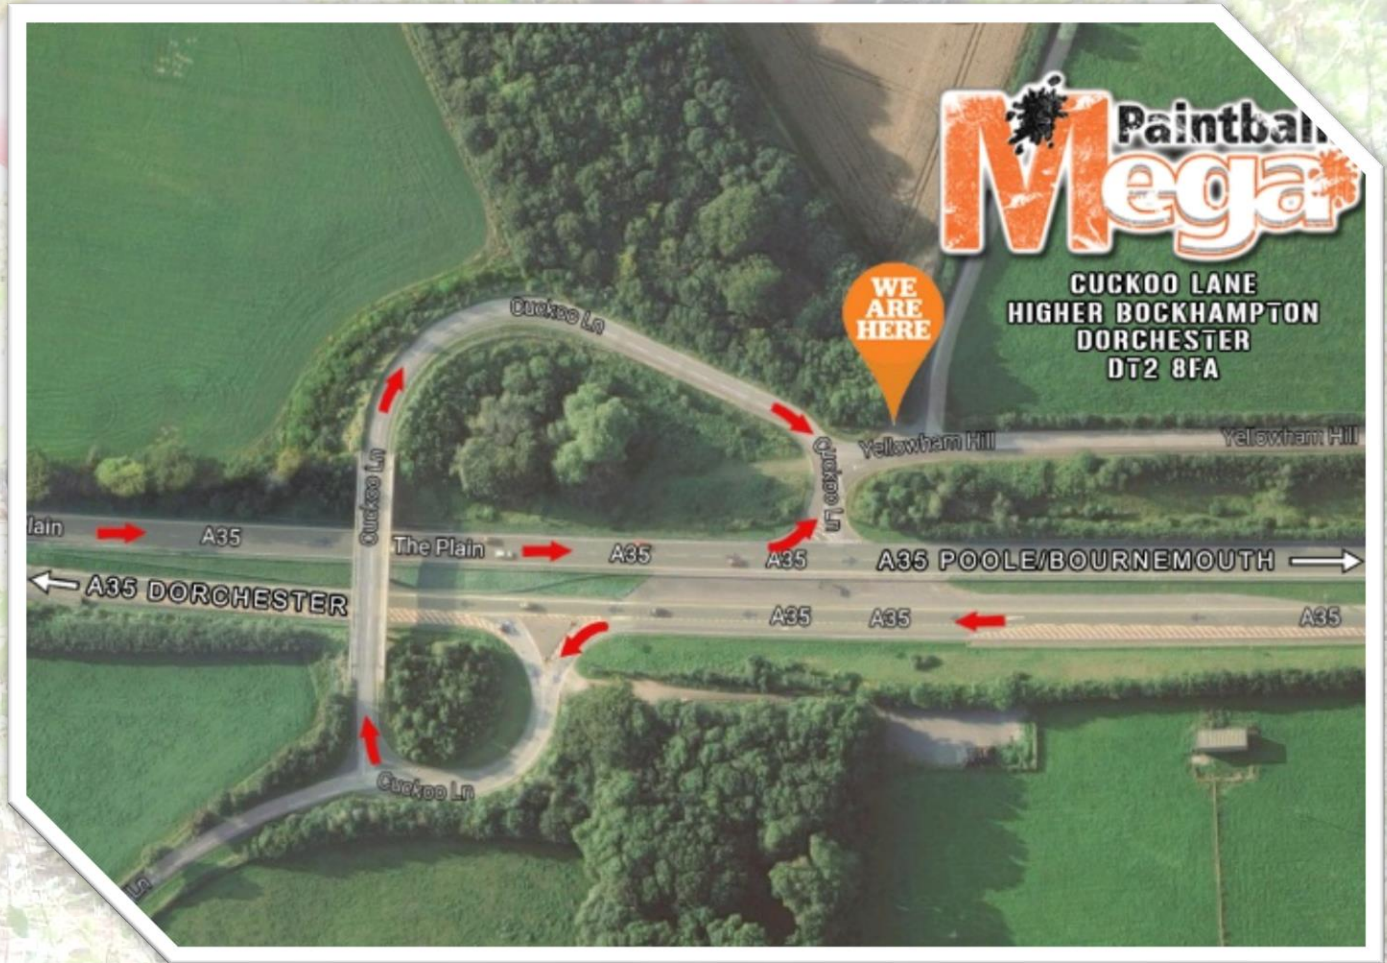

Paintball Site Directions

Cuckoo Lane - Higher Bockhampton - Dorchester - DT2 8FA

Travel time from Bournemouth town centre is around 37 Minutes via the A35

Paintball Site Address: Cuckoo Lane - Higher Bockhampton - Dorchester - Dorset - DT2 8RW